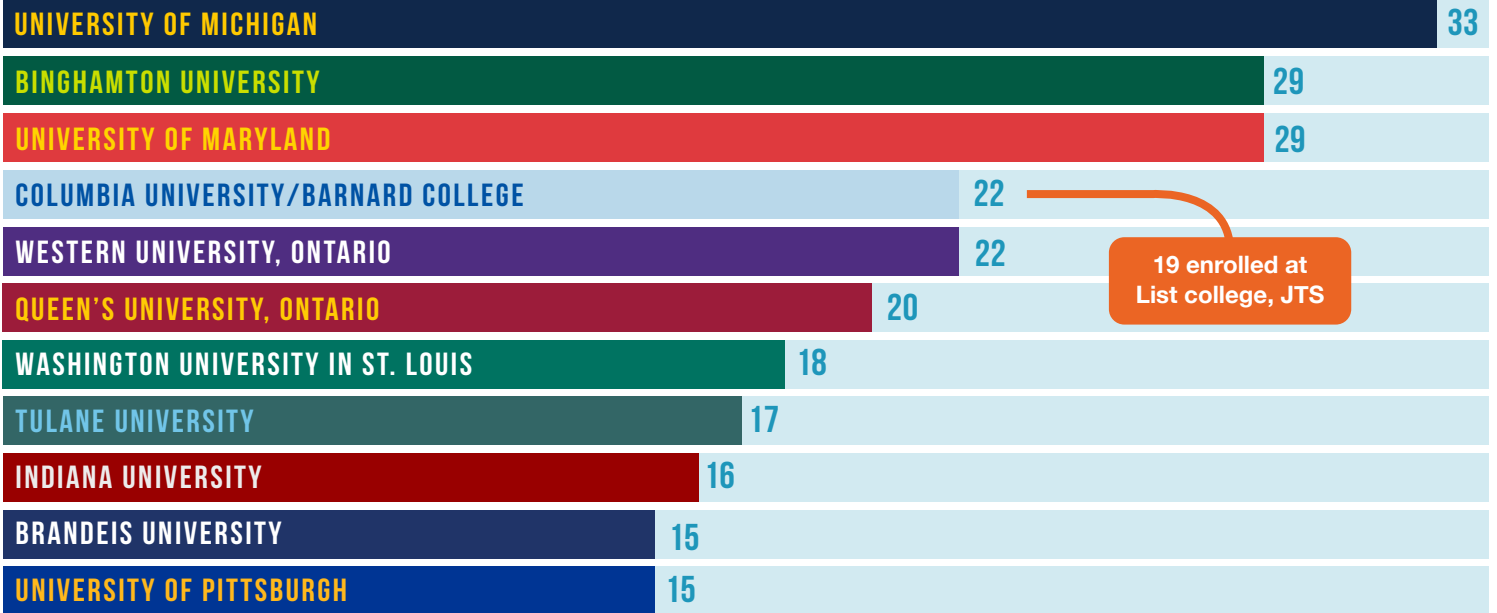

RAMAH ON CAMPUS 2021

1,300 COLLEGE-AGE STAFF MEMBERS WORKED AT 16 RAMAH SUMMER CAMPS AND PROGRAMS

TOP RAMAH COLLEGES

SCHOOLS WITH 10+ RAMAHNIKS

Muhlenberg College (14), The George Washington University (13), University of Florida (13), Wilfrid Laurier University (13), University of Wisconsin-Madison (12), Cornell University (11), Boston University (10), Emory University (10), Northeastern University (10), Rutgers University (10), Tufts University (10), University of California, Berkeley (10), University of Delaware (10), University of Illinois Urbana-Champaign (10)

RAMAH COLLEGE NETWORK

31 Ramah College Network Coordinators providing Ramah-style programming to Jewish students

22 University campuses across North America

RCN Campuses

- | | |
|---------------------------|------------------------------------|
| Binghamton University | University of California, Berkeley |
| Brandeis University | University of Central Florida |
| Brown University | University of Florida |
| Cornell University | University of Maryland |
| Emory University | University of Michigan |
| JTS /Columbia /Barnard | University of Oregon |
| Muhlenberg College | University of Pennsylvania |
| Princeton University | University of Pittsburgh |
| Queen's University | University of Wisconsin-Madison |
| The Ohio State University | Washington University in St. Louis |
| Tulane University | Wesleyan University |

CONSERVATIVE MOVEMENT PARTNERS

The Jewish Theological Seminary | New York
List College, Rabbinical School, Cantorial School, Davidson School of Jewish Education, Kekst Graduate School

Ziegler School of Rabbinic Studies | Los Angeles
(American Jewish University)

The Schechter Institutes | Jerusalem
Schechter Rabbinical Seminary

Fuchsberg Center for Conservative Judaism | Jerusalem
Conservative Yeshiva in Jerusalem

RAMAHNIKS IN ISRAEL

360 Shlichim (Israeli young adults) at Ramah summer camps and programs